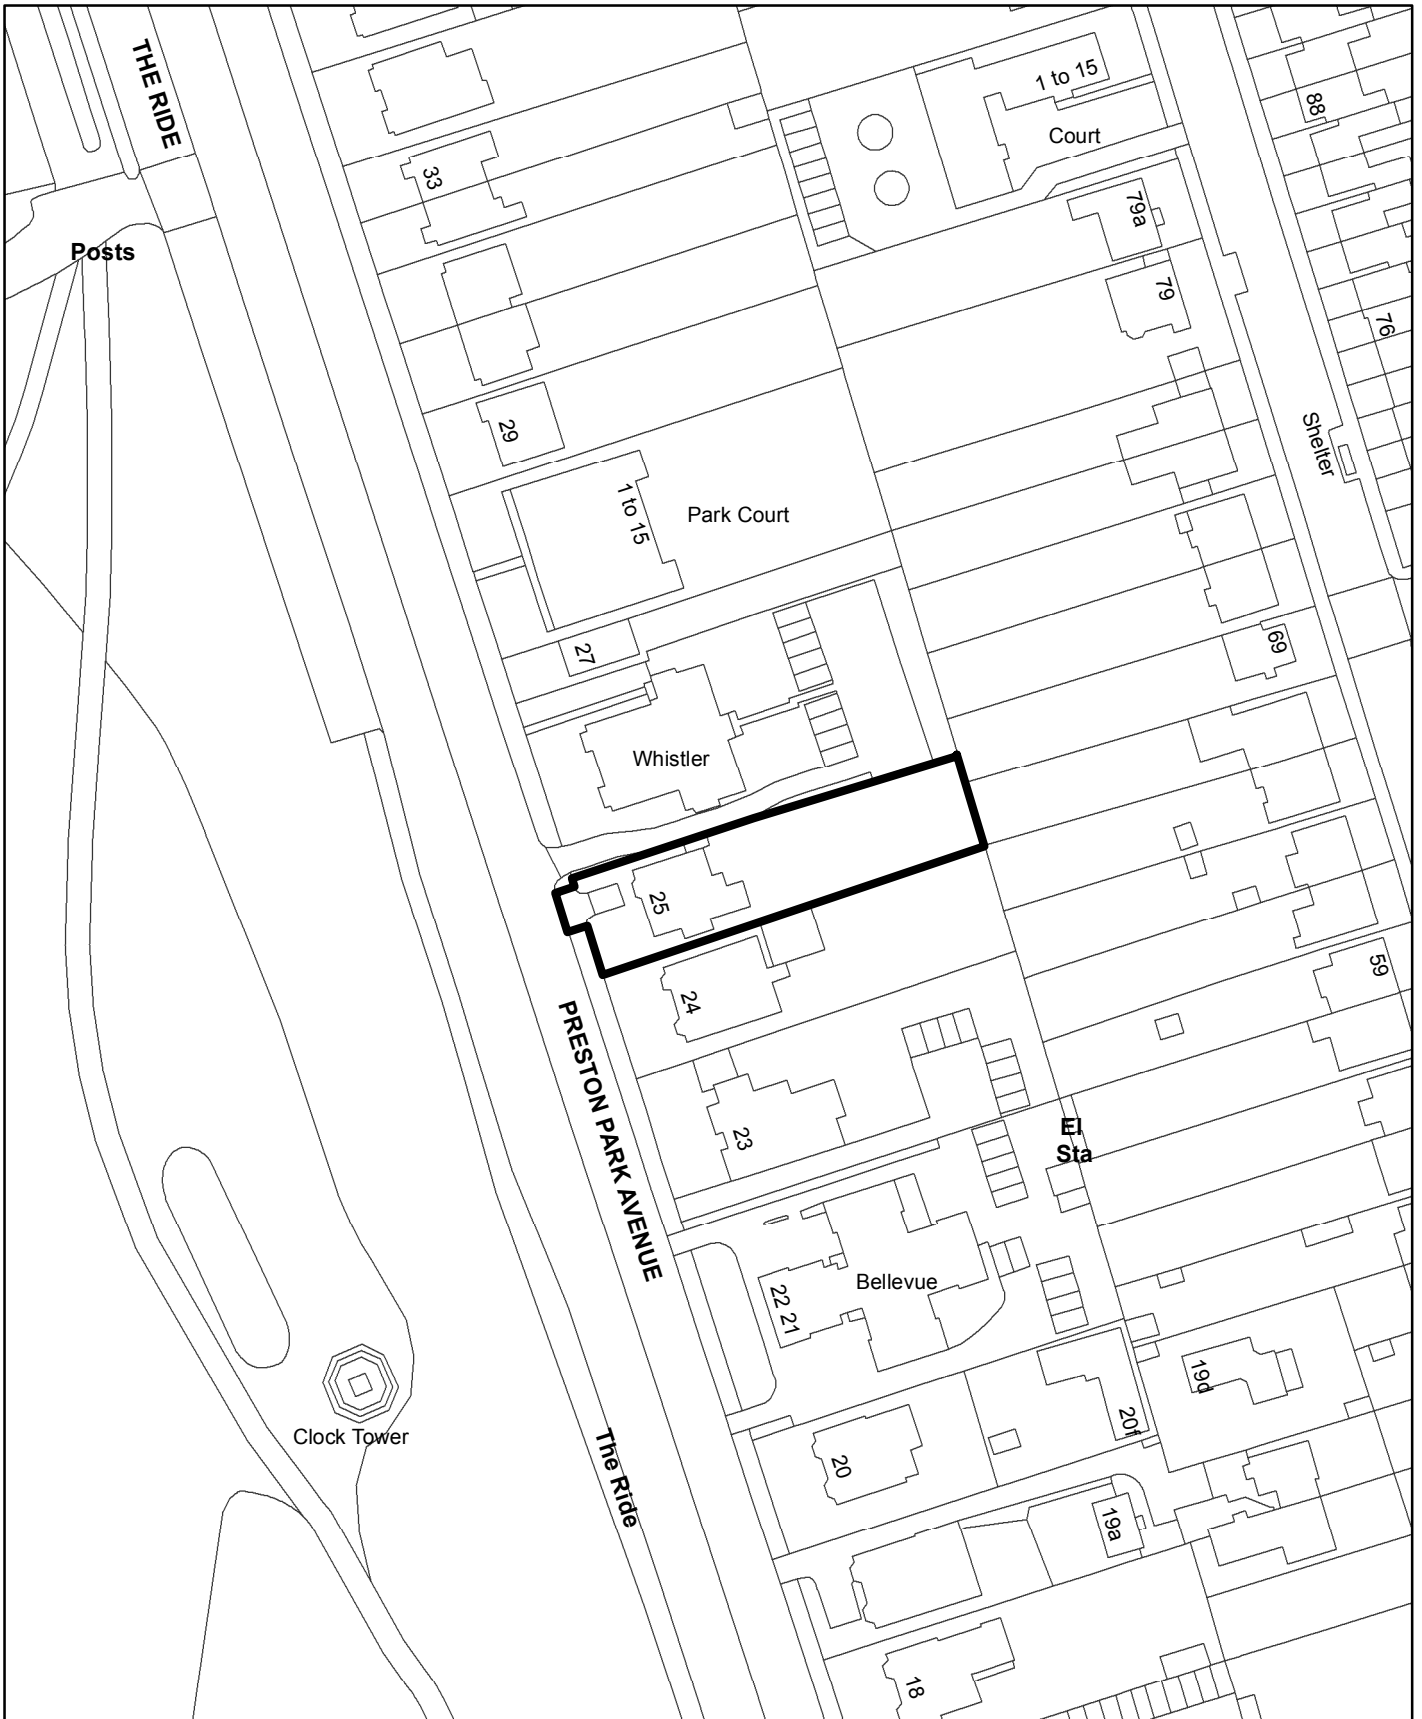

BH2019 00993 25 Preston Park Avenue

N

Scale: 1:1,250